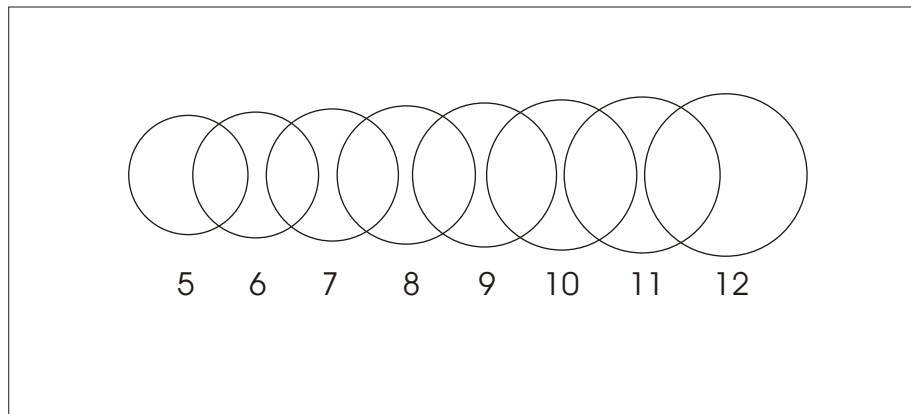

JL Walsh Metalsmith

28 F Shawnee Way Bozeman, MT 59715

Please print out this ring sizer information
full size* and use the printed copy as follows:

Match a circle with the inside of one of your
rings to find your size.